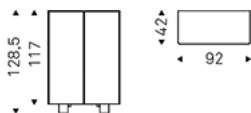

BOUTIQUE Alta

Design: Alberto Danese

Dimension